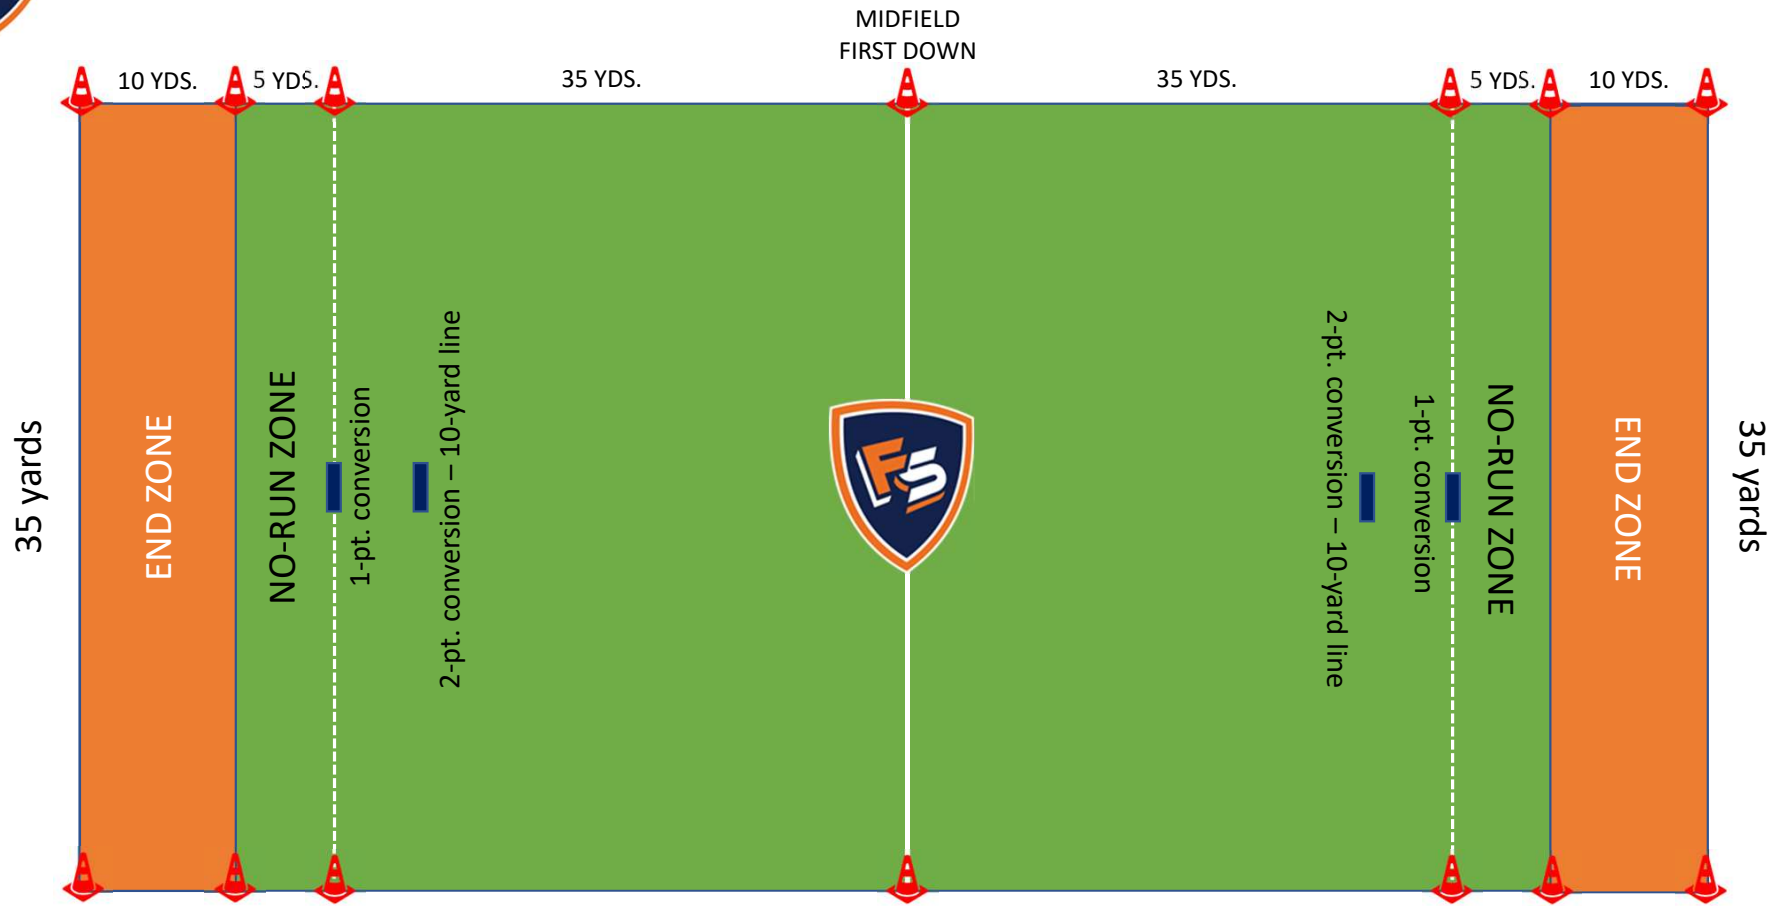

FLAG FOOTBALL FIELD DIMENSIONS / SET-UP DIAGRAM (ALL DIVISIONS EXCEPT PEE WEE)

 - Cone Placement (14 cones in total)

FLAG FOOTBALL FIELD DIMENSIONS / SET-UP DIAGRAM (PEE WEE DIVISION)